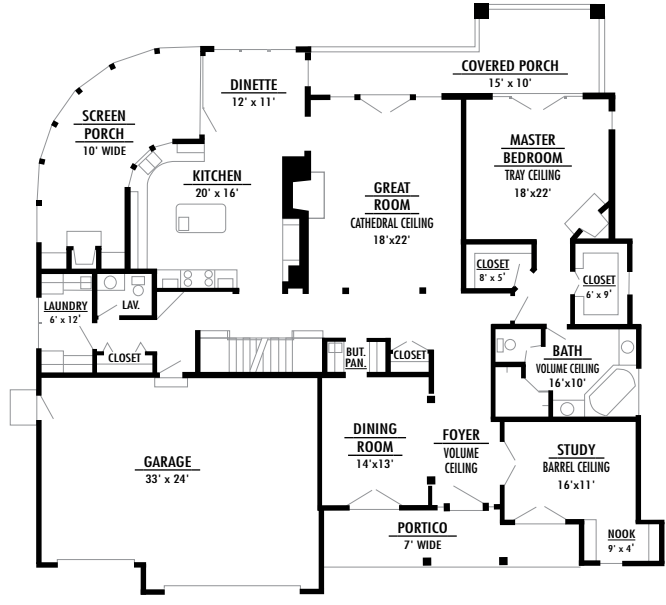

THE PARKVIEW

LOWER LEVEL PLAN

FIRST FLOOR PLAN

SECOND FLOOR PLAN

ABOUT THE PARKVIEW: Luxurious first floor living is the hallmark of The Parkview. A Distinctive Cook's Kitchen overlooks a curved outdoor gathering area which boasts a stunning stone fireplace, a towering great room with grand beamed ceilings and a first floor master suite are just the beginning of this 4 bedroom and 4.5 bath executive home. 4500 square feet of graceful living.