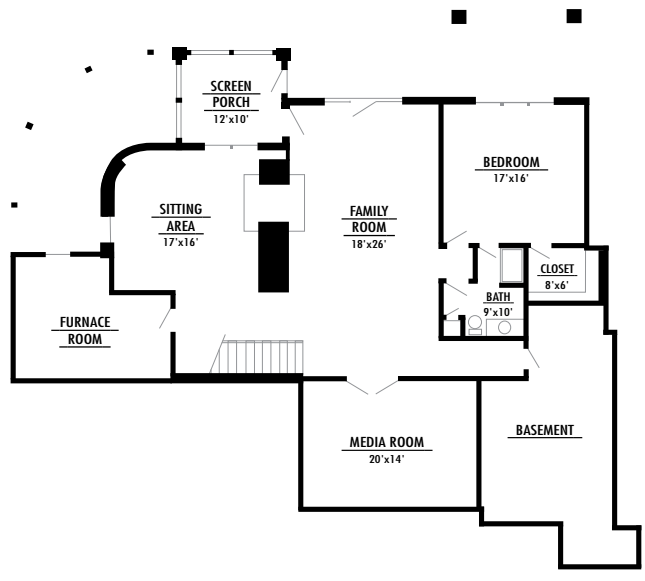

THE PARKVIEW

LOWER LEVEL PLAN

FIRST FLOOR PLAN

SECOND FLOOR PLAN

ABOUT THE PARKVIEW: Luxurious first floor living is the hallmark of The Parkview. A Distinctive Cook's Kitchen overlooks a curved outdoor gathering area which boasts a stunning stone fireplace, a towering great room with grand beamed ceilings and a first floor master suite are just the beginning of this 4 bedroom and 4.5 bath executive home. 4500 square feet of graceful living.