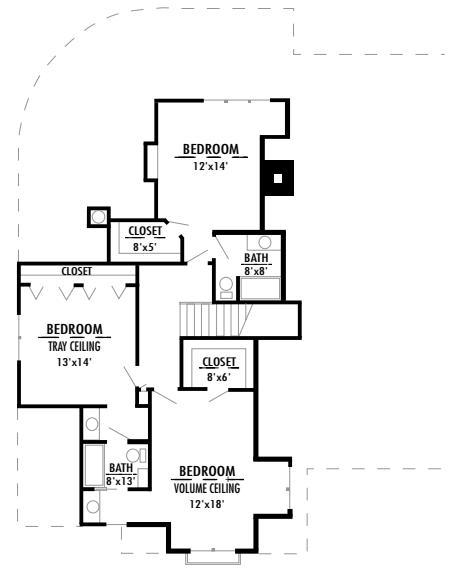

THE PARKVIEW

LOWER LEVEL PLAN

FIRST FLOOR PLAN

SECOND FLOOR PLAN

ABOUT THE PARKVIEW: Luxurious first floor living is the hallmark of The Parkview. A Distinctive Cook's Kitchen overlooks a curved outdoor gathering area which boasts a stunning stone fireplace, a towering great room with grand beamed ceilings and a first floor master suite are just the beginning of this 4 bedroom and 4.5 bath executive home. 4500 square feet of graceful living.