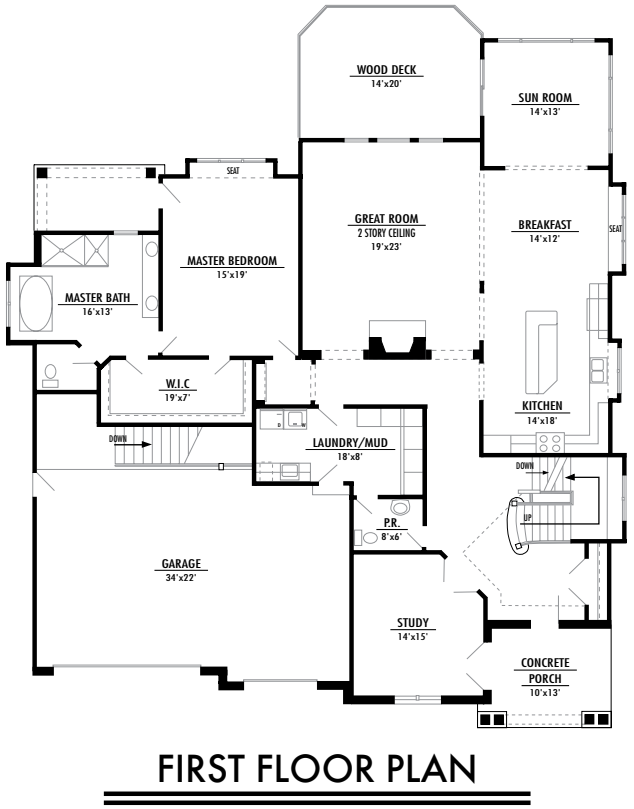

# THE CANTERBURY

**ABOUT THE CANTERBURY:** This stunning stone front styled cottage has the look and feel of old world charm. The lure begins at the curb and is luxuriously evident in all the amenities and appointments throughout this lovely home.

Family gathering areas are the hallmark starting with the heart of the home; the state of the art gourmet kitchen spills into the family room boasting a magnificent two story stone fireplace and views of the garden from the dramatic family room windows. Morning sunlight greets you as you have your coffee in the cozy sunroom just outside the family dining area. Our romantic master suite opens to its own private patio with views of the pond and gardens beyond. The exquisite master bath has a walk in shower as well as an inviting and dreamy soaking tub.

This home is complete with 6 bedrooms, 4.5 baths, a gorgeous finished lower level great for entertaining with its own home theater, and an upstairs gathering room with a tandem task room just right for homework assignments or your favorite craft projects ...and all of this is just the beginning of the wonder of The Canterbury.