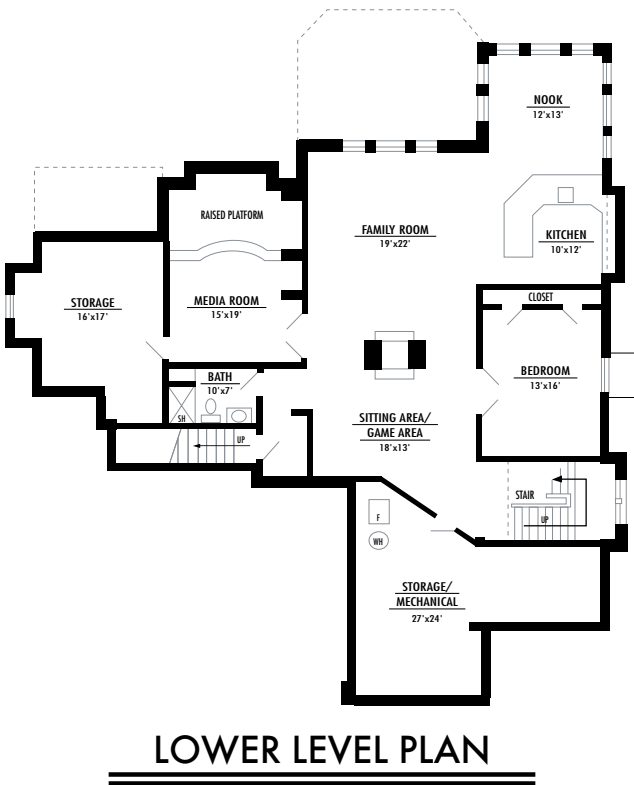

# THE CANTERBURY

**ABOUT THE CANTERBURY:** This stunning stone front styled cottage has the look and feel of old world charm. The lure begins at the curb and is luxuriously evident in all the amenities and appointments throughout this lovely home.

Family gathering areas are the hallmark starting with the heart of the home; the state of the art gourmet kitchen spills into the family room boasting a magnificent two story stone fireplace and views of the garden from the dramatic family room windows. Morning sunlight greets you as you have your coffee in the cozy sunroom just outside the family dining area. Our romantic master suite opens to its own private patio with views of the pond and gardens beyond. The exquisite master bath has a walk in shower as well as an inviting and dreamy soaking tub.

This home is complete with 6 bedrooms, 4.5 baths, a gorgeous finished lower level great for entertaining with its own home theater, and an upstairs gathering room with a tandem task room just right for homework assignments or your favorite craft projects ...and all of this is just the beginning of the wonder of The Canterbury.