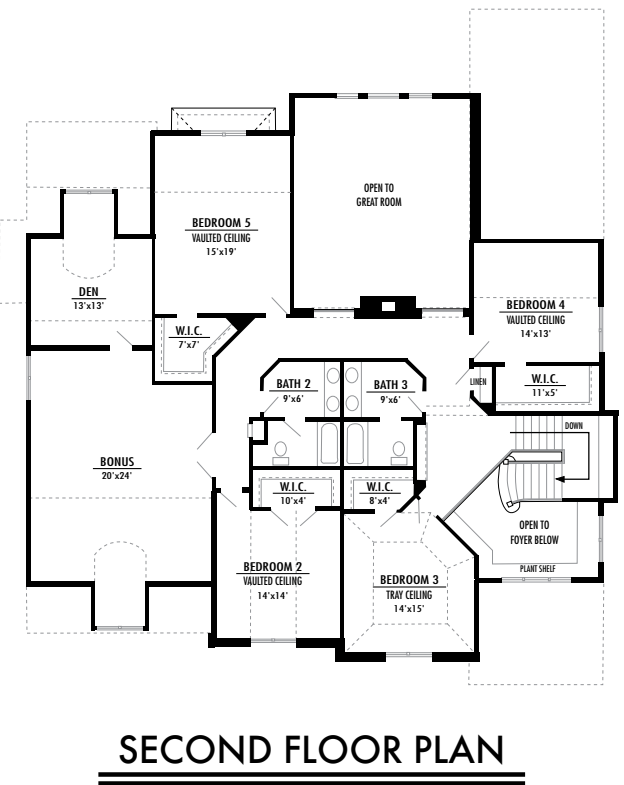

# THE CANTERBURY

**ABOUT THE CANTERBURY:** This stunning stone front styled cottage has the look and feel of old world charm. The lure begins at the curb and is luxuriously evident in all the amenities and appointments throughout this lovely home.

Family gathering areas are the hallmark starting with the heart of the home; the state of the art gourmet kitchen spills into the family room boasting a magnificent two story stone fireplace and views of the garden from the dramatic family room windows. Morning sunlight greets you as you have your coffee in the cozy sunroom just outside the family dining area. Our romantic master suite opens to its own private patio with views of the pond and gardens beyond. The exquisite master bath has a walk in shower as well as an inviting and dreamy soaking tub.

This home is complete with 6 bedrooms, 4.5 baths, a gorgeous finished lower level great for entertaining with its own home theater, and an upstairs gathering room with a tandem task room just right for homework assignments or your favorite craft projects ...and all of this is just the beginning of the wonder of The Canterbury.